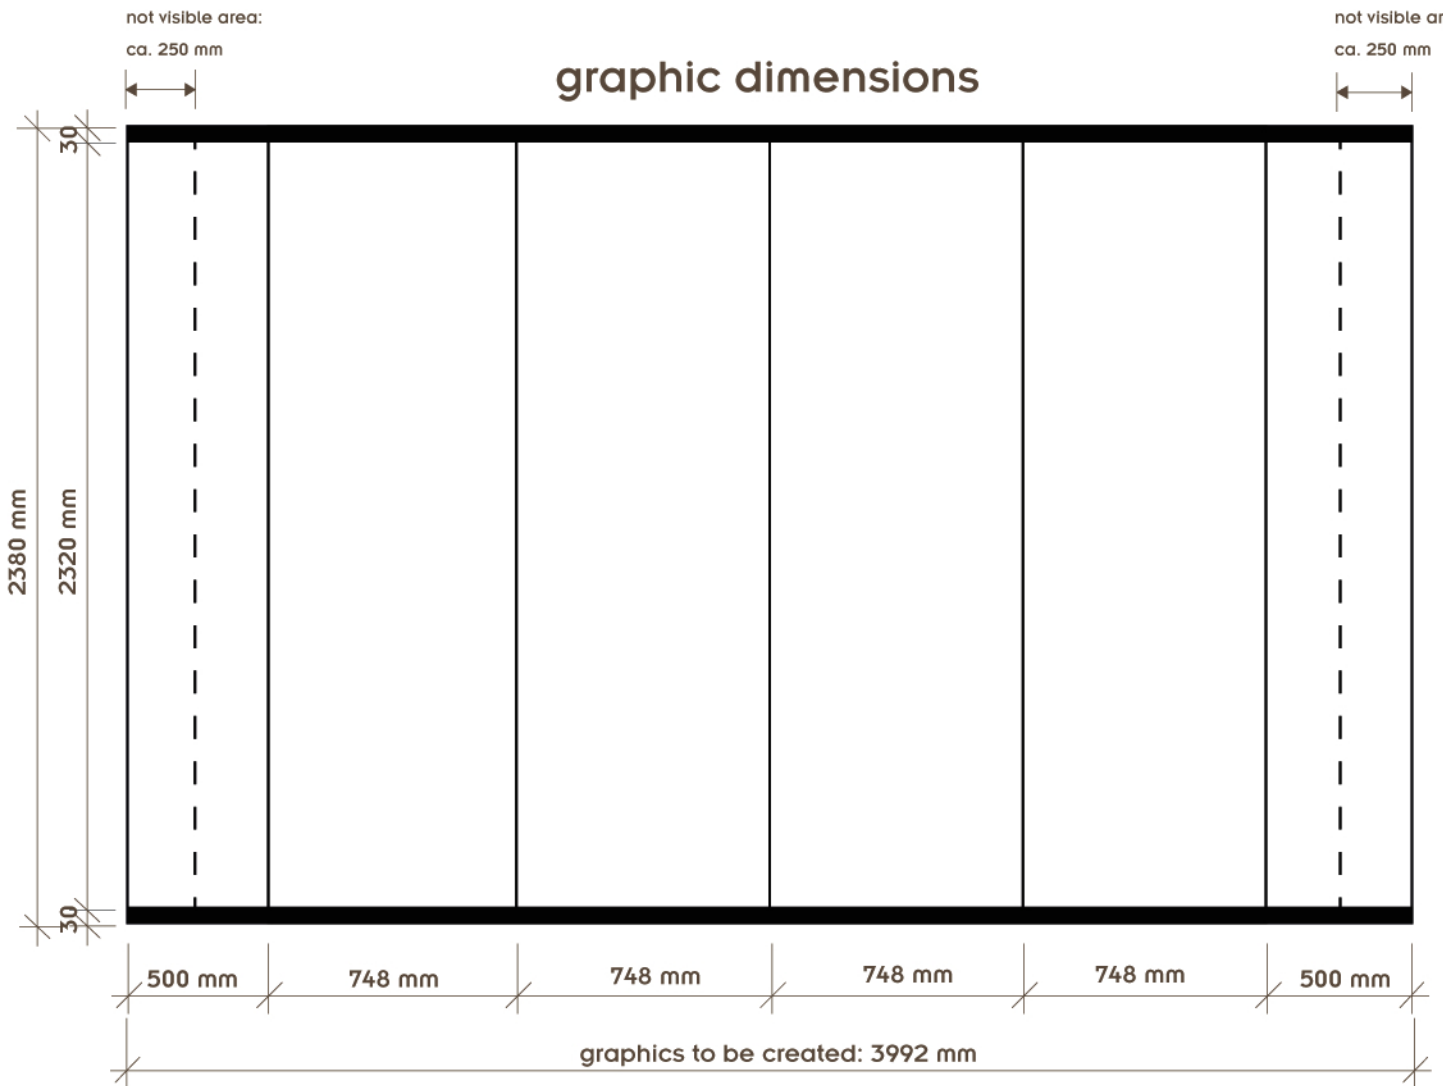

graphic dimensions

case to counter

topview

dimensions:
width 1800 mm
height 797 mm

graphic dimensions